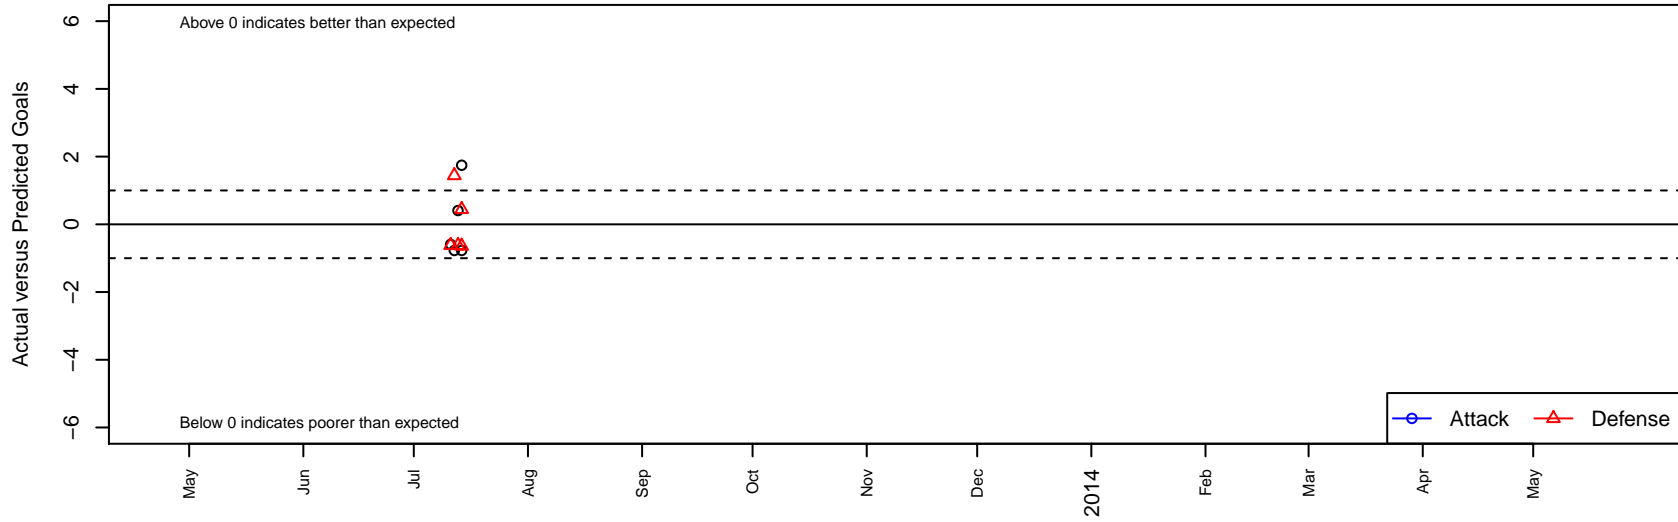

FC Alliance -Unk G02

FC Alliance
 Woodinville, WA
 G02 total strength=-58
 attack=0.08 defense=0.03
 alt names used:
 FC ALLIANCE GU11 (WA)

Venues played:
 Kent Cornucopia Cup GU11 Gold U11

FC Alliance -Unk G02
 Dots are actual minus expected GF (blue circles) and GA (red triangles).
 Blue line is smoothed change in attack strength. Red is smoothed change in defense strength.